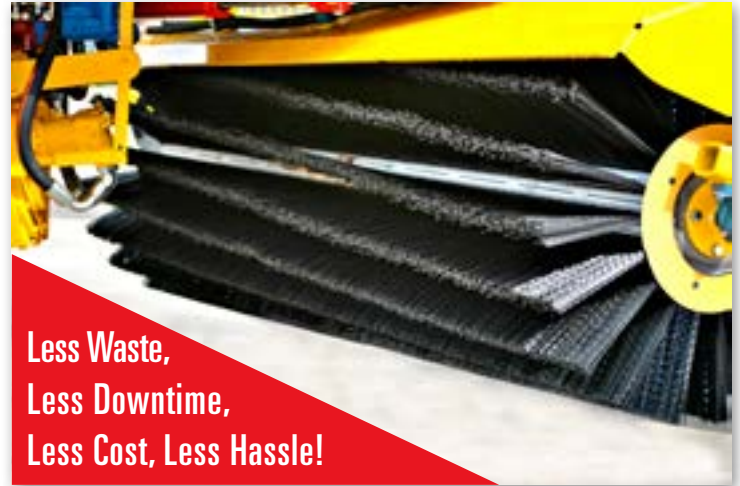

All Pro™ Strip Brooms

The superior 100% recyclable AllPro™ Strip Broom achieves cleaner sweeping and creates the most aggressive sweeping available on the road today.

Designed as an alternative to traditional tube brooms, the AllPro Strip Brooms provide efficient sweeping, simple storage, ease of disposal, simplified broom changes and many more cost and time saving benefits. Individual heavy duty brush strips slide into a heavy duty steel mandrel, forming a full size, densely bristled broom. Densely packed, heavy filled, thick diameter brush bristles do the digging and flicking necessary to sweep away heavy debris. When worn, the strips are easily replaced on the mandrel by removing the fiber guard. Slide the old strips out, and new strips in, re-bolt, and in as little as 10-15 minutes you're sweeping.

- Consolidated
- Cost Saving
- 100% recyclable
- Quick Change while on job site.
- Aggressive Sweeping Action
- Convenient for Shipping, transporting, storage and handling
- No need to remove mandrel
- Redesigned Chatter-Free Steel Core Mandrel